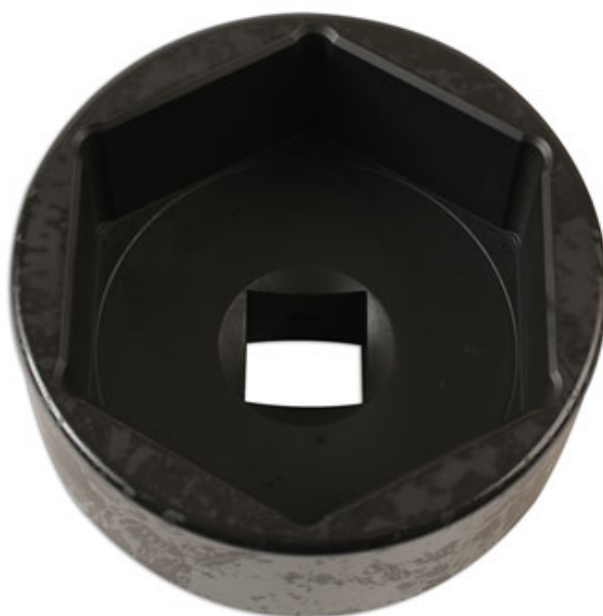

Douille 90mm - 1"

Part of the Laser Tools range for Commercial Vehicles

Additional Information

- Application : Iveco Eurocargo
- Fabrication en Chrome Molybdène
- 6 points - 71mm de profondeur
- Finition noir phosphate.
-